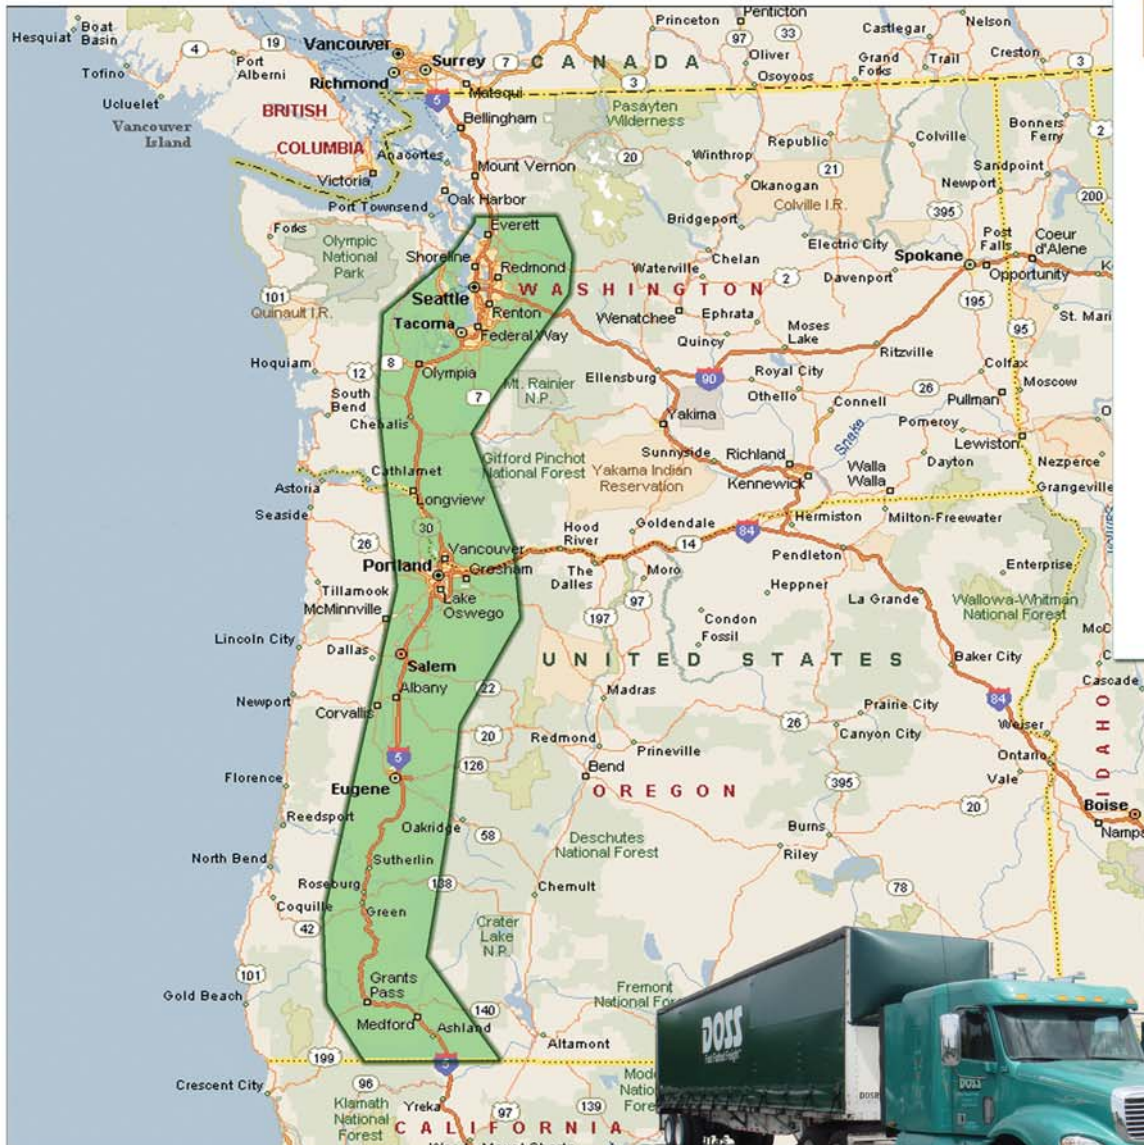

DOSS

Fast Flatbed Freight™

Rich Doss, Inc.

PO Box 4799

Santa Rosa, CA 95402

(707) 584-9500

fax: (707) 584-3952

Terminals

Direct to and from all points within our regional terminal network.

Guaranteed

For special time sensitive freight

Expedited

Custom loads, over-width loads, special equipment

Warehousing

Break-bulk, inventory & distribution

Forklift Off-Load

Call for info on this and other logistic services
(800) 654-7200

www.dosstrucking.com

- Now Serving the I-5 Corridor
- Call for weekly trip schedules
- Servicing from Grants Pass, OR through Everett, WA
- Including all Points in the Portland, OR & Seattle, WA Metro Areas
- 48' Flatbed/Curtain-Sided Van Trailers available
- Material always shipped on Flatbeds or Curtain-Sided Vans
- Quarter-load, Half-load and Truckload service Nationwide
- 30+ years of Flatbed LTL & Truckload experience
- Claim ratio less than 0.2%*
- 99% on-time delivery*