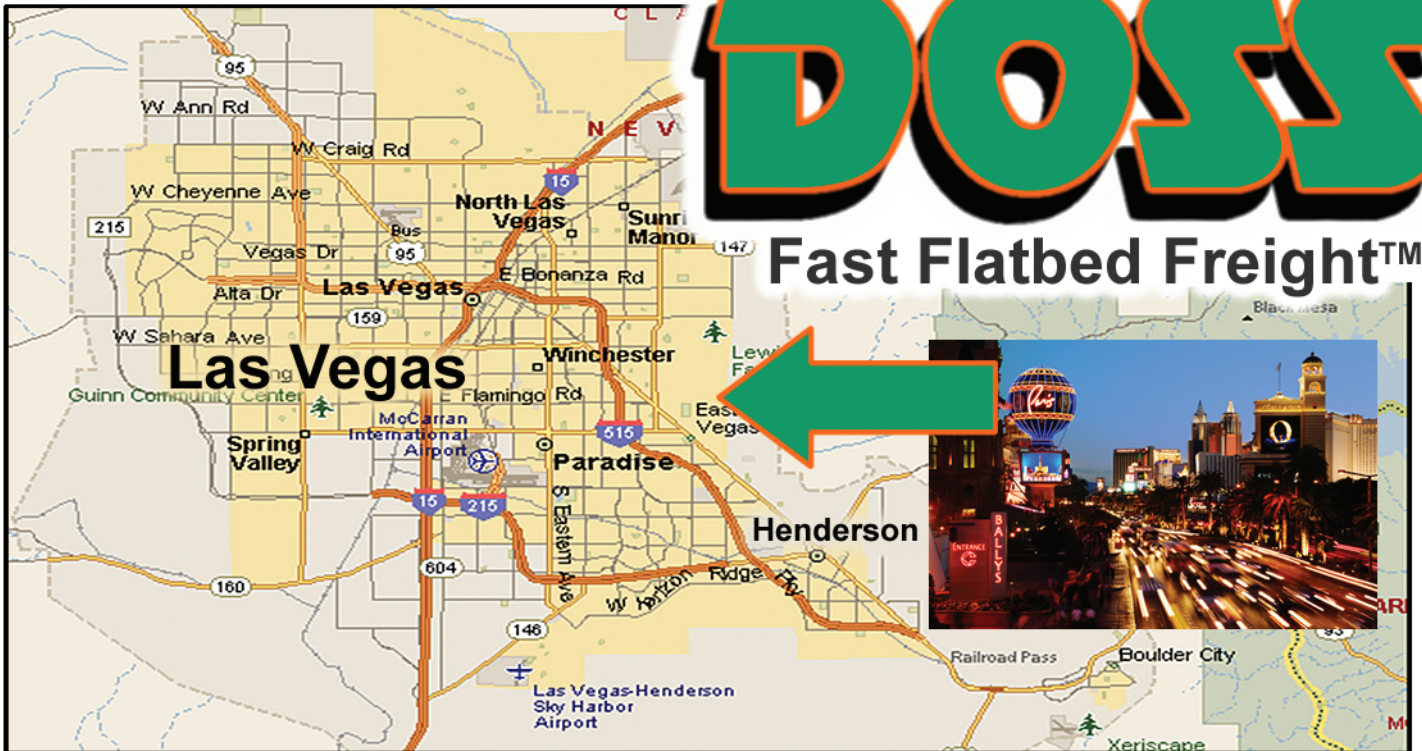

DOSS

Fast Flatbed Freight™

Starting June 2006, service will include Las Vegas, NV and Tucson, AZ along with our Daily Flatbed LTL routes already in Phoenix, AZ.

Rich Doss, Inc
(800) 654-7200
www.dosstrucking.com